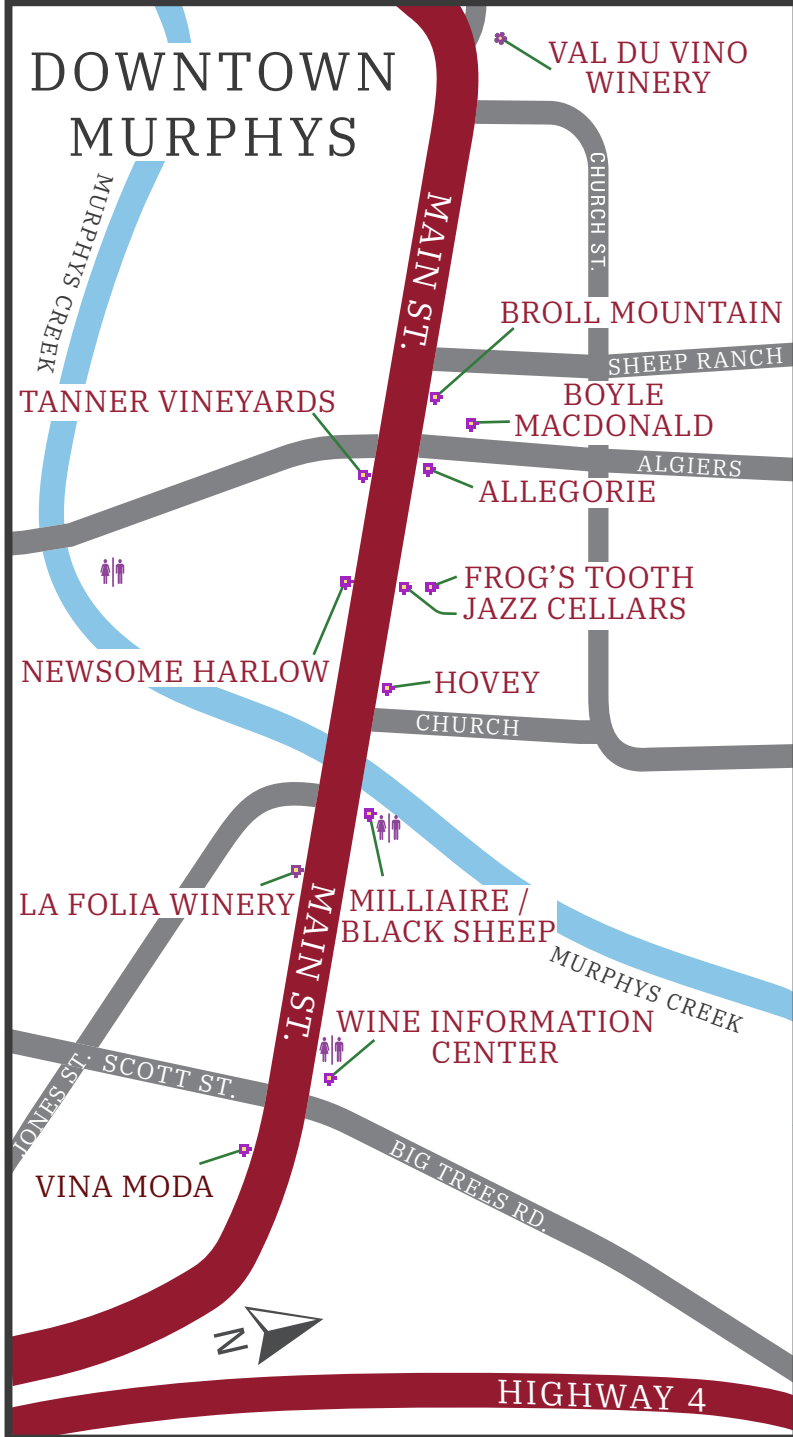

EXPLORE

CALAVERAS COUNTY WINE COUNTRY

TO ARNOLD/
BEAR VALLEY

BRICE STATION
VINEYARDS

MURPHYS

INDIAN ROCK
VINEYARDS

IRONSTONE
VINEYARDS

HATCHER/
SCHOOL STREET
WINERY

STEVENOT

ABOVE THE
RUSH/
ALORIA
VINEYARDS

ANGELS
CAMP

PROSPECT 772

TO SACRAMENTO

TO STOCKTON

TO SONORA