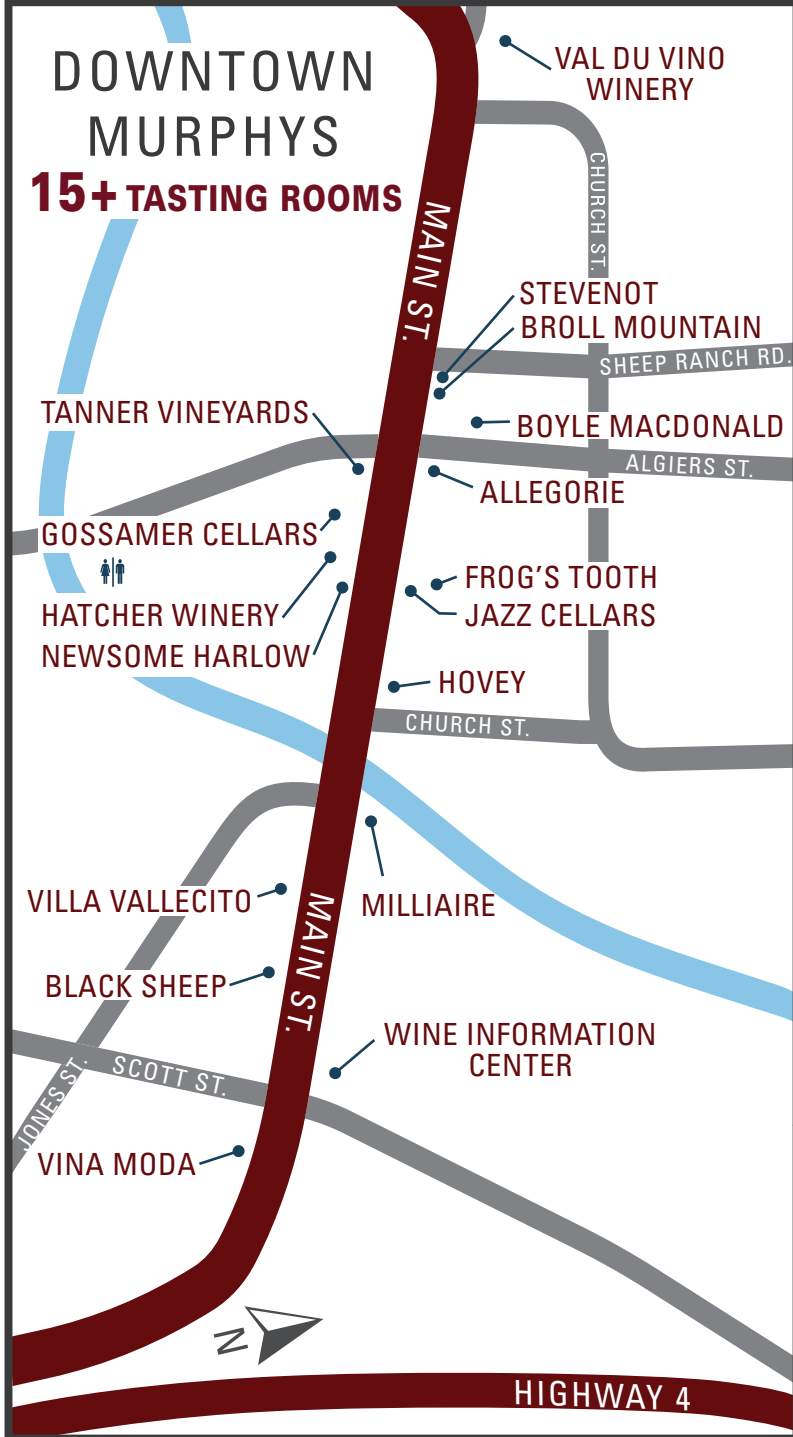

DOWNTOWN MURPHYS

15+ TASTING ROOMS

EXPLORE

CALAVERAS COUNTY WINE COUNTRY

TO ARNOLD/
BEAR VALLEY

BRICE STATION
VINEYARDS

MURPHYS

INDIAN ROCK
VINEYARDS

IRONSTONE
VINEYARDS

HATCHER/
SCHOOL STREET
WINERY

STEVENOT

TWISTED OAK

TO SACRAMENTO

ANGELS
CAMP

TO STOCKTON

TO SONORA

● TASTING ROOM

♿ RESTROOM