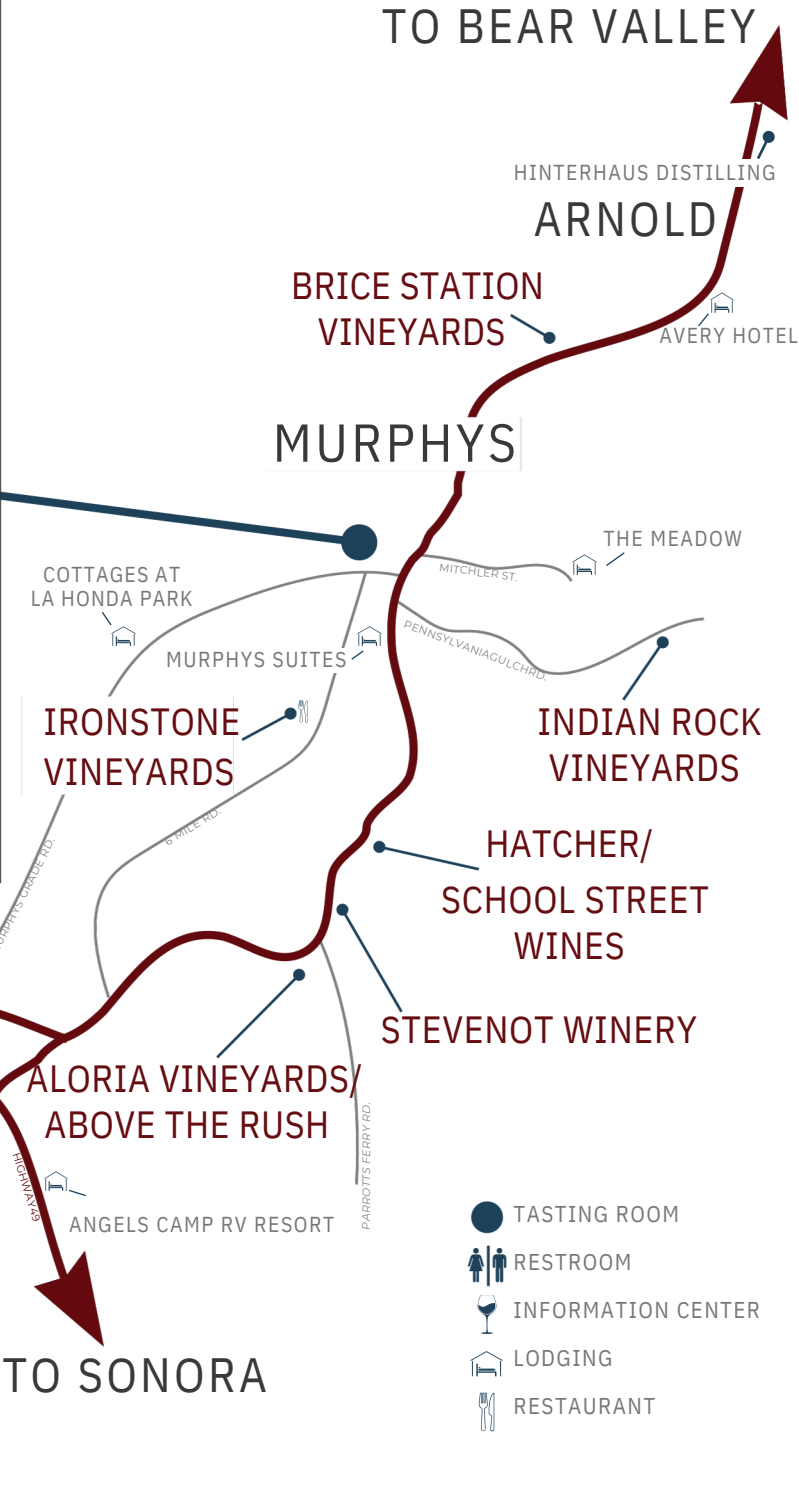

# EXPLORE

CALAVERAS COUNTY WINE COUNTRY

- TASTING ROOM
- RESTROOM
- INFORMATION CENTER
- LODGING
- RESTAURANT

## **ABOVE THE RUSH**

3210 Main St., Vallecito  
209.425.2292 | [abovetherush.wine](http://abovetherush.wine)

## **STEVENOT WINERY**

2849 Batten Rd., Vallecito  
209.728.3485 | [stevenotwinery.com](http://stevenotwinery.com)