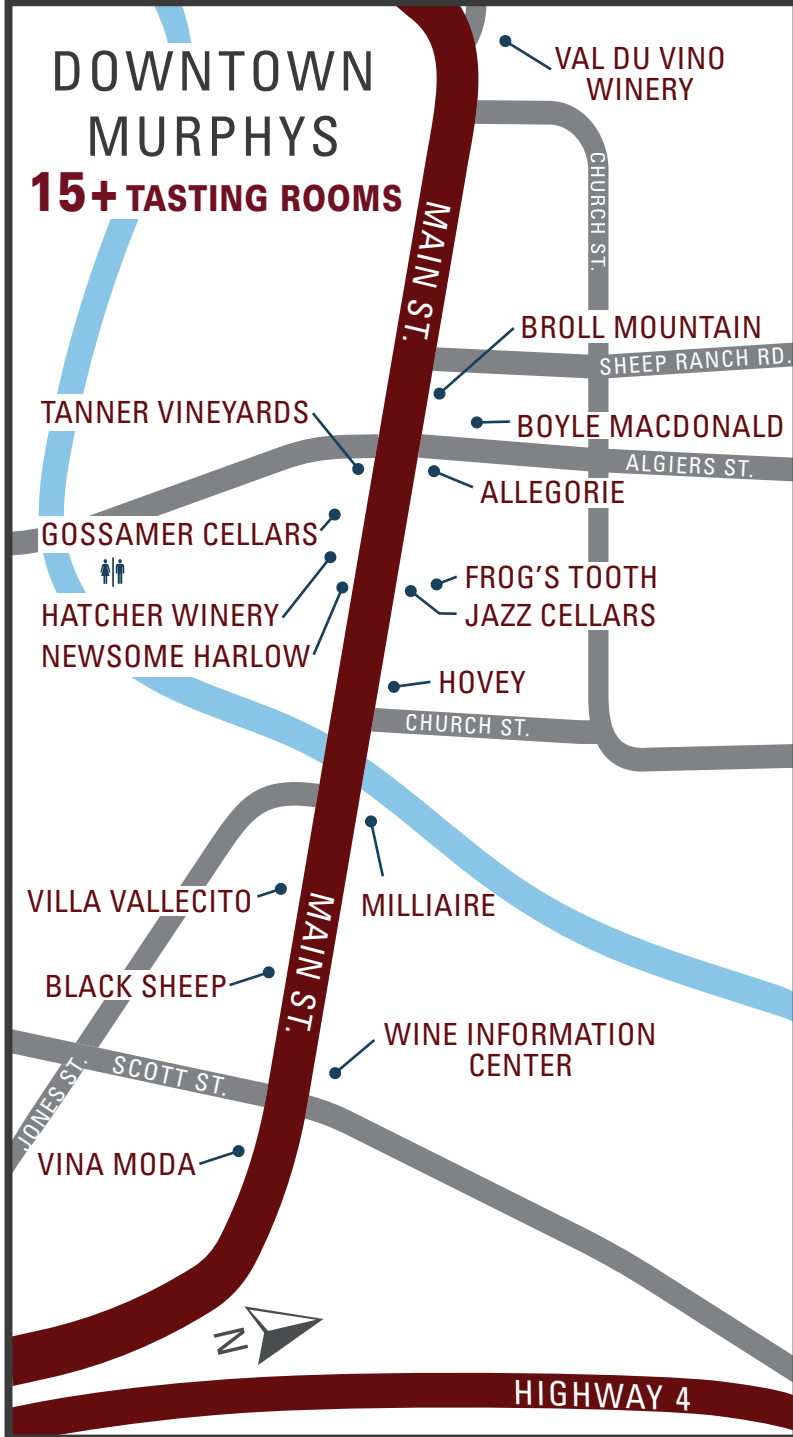

DOWNTOWN MURPHYS

15+ TASTING ROOMS

EXPLORE

CALAVERAS COUNTY WINE COUNTRY

TO ARNOLD/
BEAR VALLEY

BRICE STATION
VINEYARDS

MURPHYS

INDIAN ROCK
VINEYARDS

IRONSTONE
VINEYARDS

HATCHER/
SCHOOL STREET
WINERY

STEVENOT

TO SACRAMENTO

ANGELS
CAMP

TO STOCKTON

TO SONORA

● TASTING ROOM

♿ RESTROOM